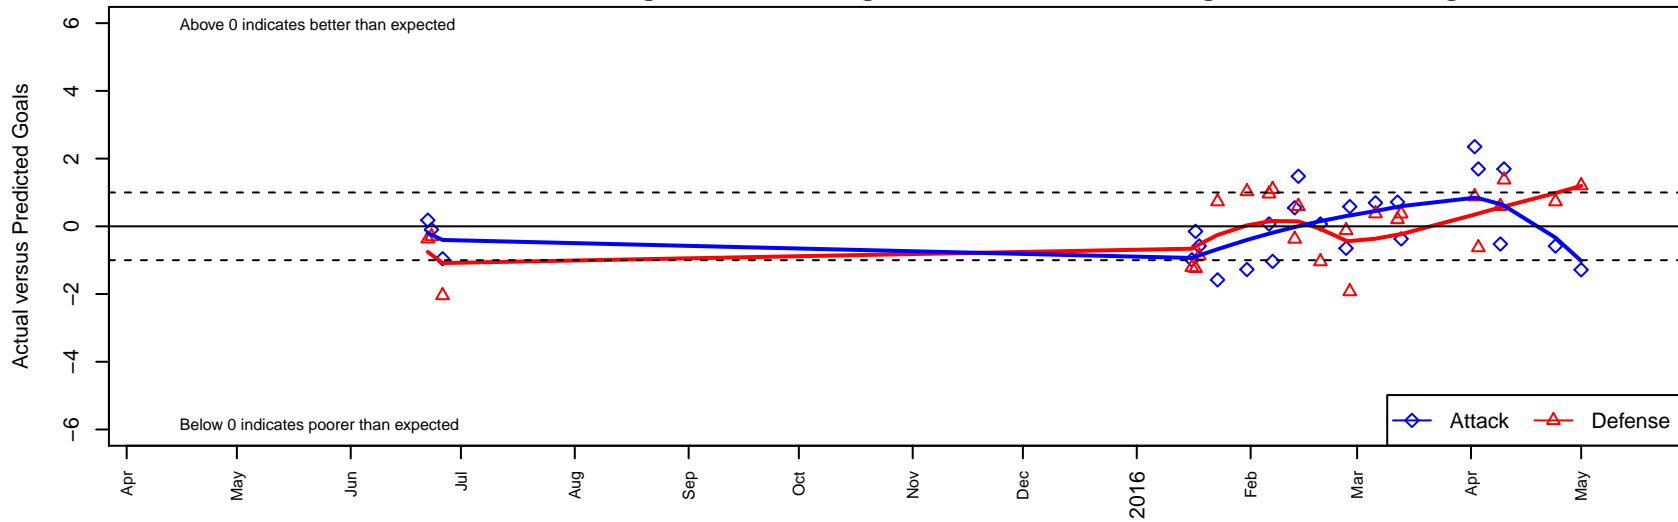

ETFC Roma Black G97

Eugene Timbers FC
 Eugene, OR
 G97 total strength=1737
 attack=33.19 defense=19.87
 fall league = PTT G97 Premier

alt names used:
 ETFC Roma (OR) (SC)
 ETFC 97 Roma
 ETFC 97 Roma
 ETFC 97 Roma

Venues played:
 2015 Far West Regionals U17
 2015 FWRL G97
 2015 PTT G97 Premier
 2015 OYS State Cup G97

ETFC Roma Black G97
 Dots are actual minus expected GF (blue circles) and GA (red triangles).
 Blue line is smoothed change in attack strength. Red is smoothed change in defense strength.

**attack and defense variance (black dot)
relative to other teams
and top 10 in region**

**attack and defense rating
relative to others at age
and all opponents in last 13 months**

Performance relative to 13 month average