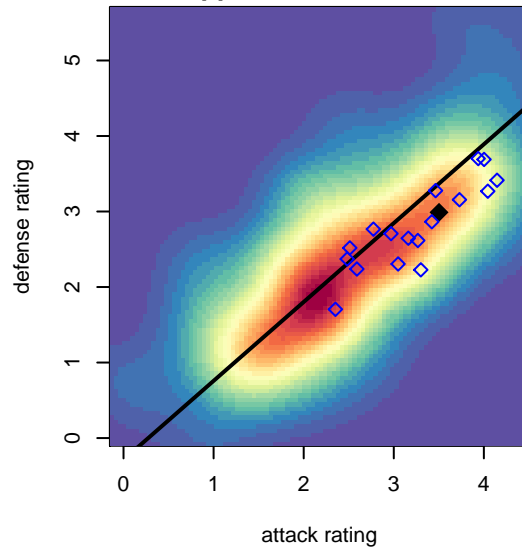

Venues played:
 2015 Far West Regionals U17
 2015 FWRL G97
 2015 PTT G97 Premier
 2015 OYS State Cup G97

ETFC Roma Black G97
 Dots are actual minus expected GF (blue circles) and GA (red triangles).
 Blue line is smoothed change in attack strength. Red is smoothed change in defense strength.

**attack and defense variance (black dot)
relative to other teams
and top 10 in region**

**attack and defense rating
relative to others at age
and all opponents in last 13 months**

Performance relative to 13 month average