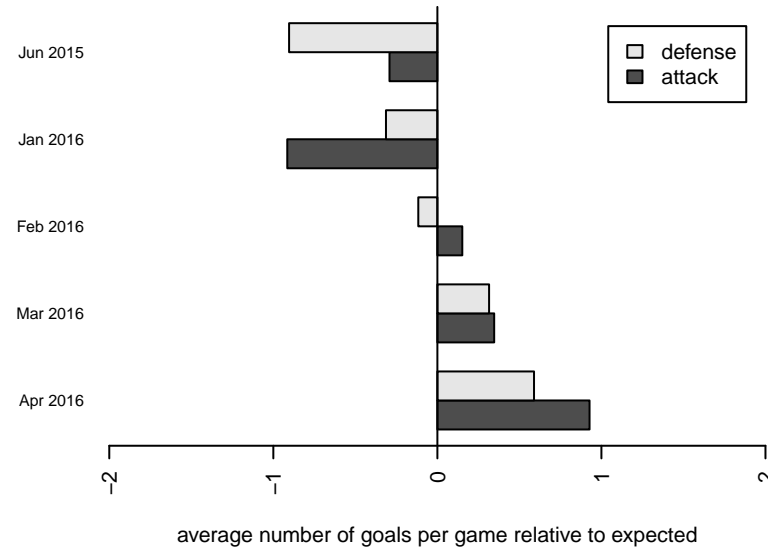

Performance relative to 13 month average