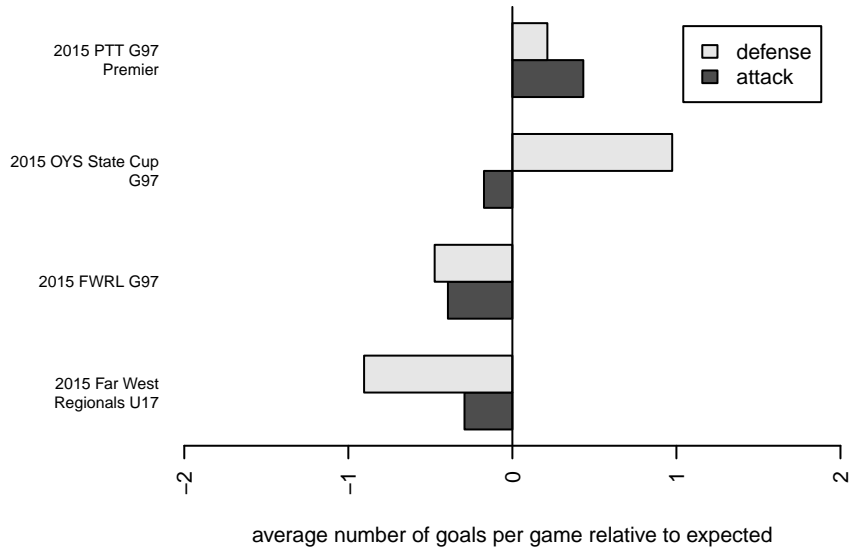

Venues played:
 2015 Far West Regionals U17
 2015 FWRL G97
 2015 PTT G97 Premier
 2015 OYS State Cup G97

ETFC Roma Black G97
 Dots are actual minus expected GF (blue circles) and GA (red triangles).
 Blue line is smoothed change in attack strength. Red is smoothed change in defense strength.

**attack and defense variance (black dot)
relative to other teams
and top 10 in region**

**attack and defense rating
relative to others at age
and all opponents in last 13 months**

Performance relative to 13 month average