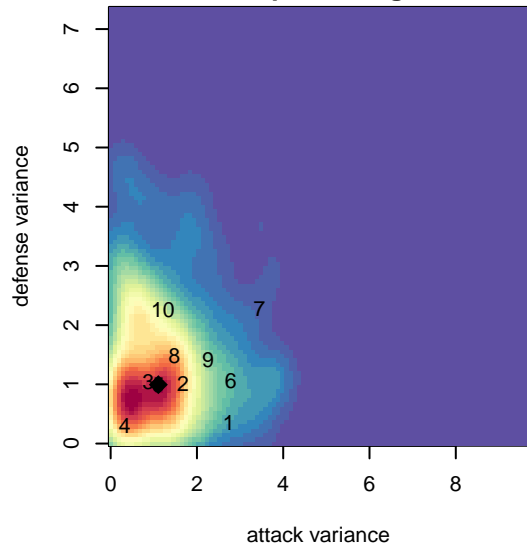

ETFC Roma Black G97

Eugene Timbers FC
 Eugene, OR
 G97 total strength=1737
 attack=33.19 defense=19.87
 fall league = PTT G97 Premier

alt names used:
 ETFC Roma (OR) (SC)
 ETFC 97 Roma
 ETFC 97 Roma
 ETFC 97 Roma

Venues played:
 2015 Far West Regionals U17
 2015 FWRL G97
 2015 PTT G97 Premier
 2015 OYS State Cup G97

ETFC Roma Black G97
 Dots are actual minus expected GF (blue circles) and GA (red triangles).
 Blue line is smoothed change in attack strength. Red is smoothed change in defense strength.

**attack and defense variance (black dot)
relative to other teams
and top 10 in region**

**attack and defense rating
relative to others at age
and all opponents in last 13 months**

Performance relative to 13 month average